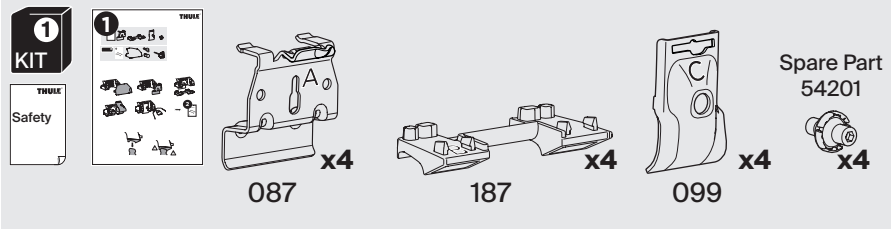

1

Kit 186246

KIA EV5, 5-dr SUV, 24-*

*(Only for cars manufactured in South Korea with aluminium flush railing)

ISO 11154-E

This kit is only for vehicles with flush railing.

1

Evo