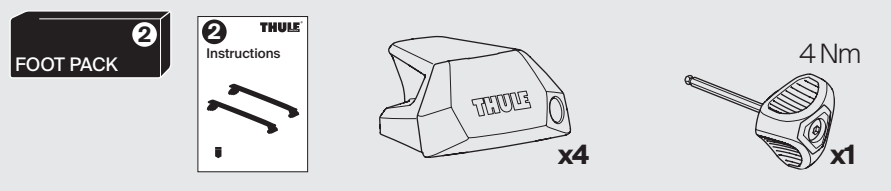

1

Kit 186246

KIA EV5, 5-dr SUV, 24-*

*(Only for cars manufactured in South Korea with aluminium flush railing)

ISO 11154-E

This kit is only for vehicles with flush railing.

1

Evo