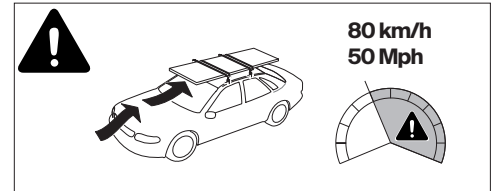

1

Kit 186246

KIA EV5, 5-dr SUV, 24-*

*(Only for cars manufactured in South Korea with aluminium flush railing)

ISO 11154-E

This kit is only for vehicles with flush railing.

1

Evo