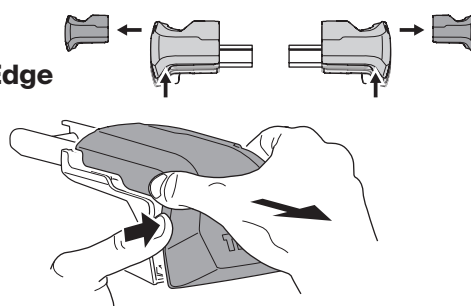

1

Kit 186246

KIA EV5, 5-dr SUV, 24-*

*(Only for cars manufactured in South Korea with aluminium flush railing)

ISO 11154-E

This kit is only for vehicles with flush railing.

1

Evo

Edge

2

3

4

5

Thule Sweden AB

Borggatan 5, 335 73 Hillerstorp, Sweden
info@thule.com | www.thule.com

©Thule. All rights reserved.
5566043001 | 2025-11-26 #00