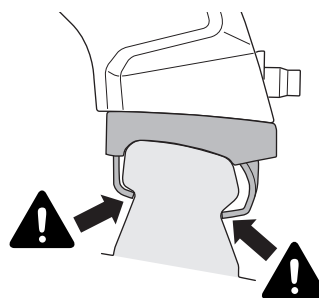

Thule Sweden AB

Borggatan 5, 335 73 Hillerstorp, Sweden
info@thule.com | www.thule.com

©Thule. All rights reserved.
5566043001 | 2025-11-26 #00